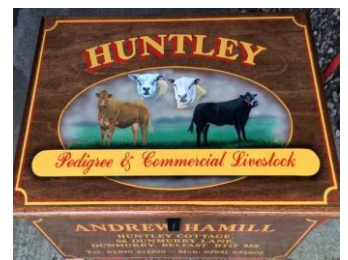

As each job is carefully designed to your requirements a few minutes taken to consider the following points could be beneficial before making any decisions.

- All signs are made in aluminium composite using high quality paints and varnish creating a durable weatherproof finish
- Single or double sided
- Double sided signs are two single sided signs.
- We supply free of charge the hanging bracket (made from 20mm x 20mm box metal) to which the signs are secured by self tapping screws concealed in plastic covers
- Portraits are hand painted from customer's photos – perhaps a personal favourite, a past show champion, a foundation animal or a specific specimen of the breed. The background behind the animal can be your choice. e.g. - your farm a local landmark or hills and sky.
- Background and lettering colours.
- Your satisfaction is our concern.
- A photo of the finished job can be e-mailed for your perusal.
- If you require fixing holes drilled, please ask otherwise it will be left to your discretion.
- **Due to increased expenditure for raw materials, plus a small but increasing number of reluctant payers, we find it necessary for payment before despatch.**
- Production times vary according to workload. Normally between 6-8 weeks.
- If you would like to see more examples, show boxes, show boards, or featuring one particular breed, please ask.

Equally attractive stained or painted in colours of your choice

Price guide depending on amount of text and artwork

26" x 17" x 19" ~ £295

38" x 24" x 21" ~ £345

48" x 24" x 21" ~ £365

**We have 25 years experience bringing out cattle for show and sale
 And over 20 years producing Animal Signs**