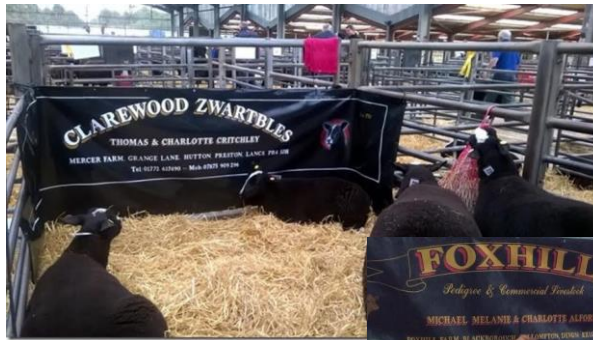

4'x2' from £75.00. ~ 8'x3' from £95 ~ 12'x3' from
£120 ~ 24'x3'
from £160
~ 30'x3' from
£180